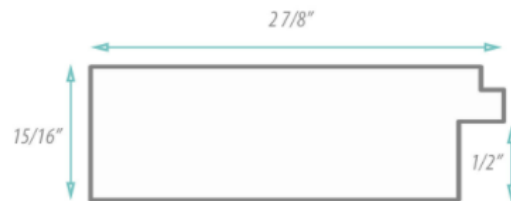

SPECIFICATION SHEET

FRAMED MIRROR

MODEL#: FM 80743-21X40

FRAMED MIRRORS COLLECTION

FEATURES:

- ONE 21X40" HIGH RESOLUTION SILVER PLATE GLASS MIRROR SIZE W/ DECORATIVE FRAME.
- "WALL HUGGER" HANGER FOR MOUNTING INCLUDED.
- STANDARD MOUNTING STYLE IS VERTICAL. FOR HORIZONTAL, PLEASE SPECIFY WHEN ORDERING.
- PACKED IN FOUR WALL (FOLDED DOUBLE WALL) CORRUGATION.
- STYLE: MODERN
- COLOR: WHITE
- FINISH: MATTE

MIRROR FINISHES:

- FLAT POLISHED EDGE
- BEVELED EDGE

OVERALL SIZE DIMENSION: 25 1/2" WIDE X 44 1/2" HIGH X 1" DEEP